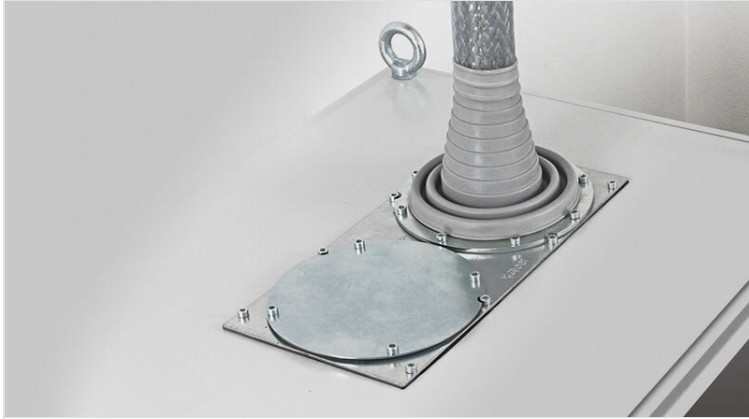

KEL-ULTRA flex pyramid cable entry grommets

for single cables with diameters up to 115 mm / IP66 / UL Type 12

The KEL-ULTRA flex is designed as a cable entry grommet for any large cable or conduit that is difficult to manage. The KEL-ULTRA flex comes in two sizes and is ideal for routing and sealing cables and conduits with a diameter from 25 to 115 mm. Due to the high flexibility of the elastomer pyramid, inserting large, thick cables with KEL-ULTRA flex is easier than using standard cable glands.

After inserting the cable or conduit, the KEL-ULTRA flex is quickly and easily mounted with the metal ring and screws. This ring enables a circular fixing and sealing of the grommet at the enclosure wall. The ring is supplied with each KEL-ULTRA flex.

IP rating (EN 60529)	IP54, IP55, IP64, IP65, IP66
UL Type (UL 50E)	UL Type 12
Material	Elastomer Fixing ring: Steel, zinc plated
Flame class	UL94-V0, self-extinguishing
Operating temperature	-40 C° to 100 C°
Properties	silicone free, halogen free
Mounting options	Screw type mounting

Advantages & benefits

- It is possible to install rigid cables at angles
- Certified protection IP66 (acc. to EN 60529)

Product types & sizes

KEL-ULTRA flex 1

Part No.	42630	External diameter	168 mm
EAN	4251269309	Cut-out size, round	140 mm
Package quantity	1	No. of screw holes	8
For max. no. of cables	1	Diam. of screw holes	5,5 mm
Max. cable diameter	90 mm	Clamping range	1 x 25 - 90 mm
Height	175,5 mm		
Mounting height	175,5 mm		