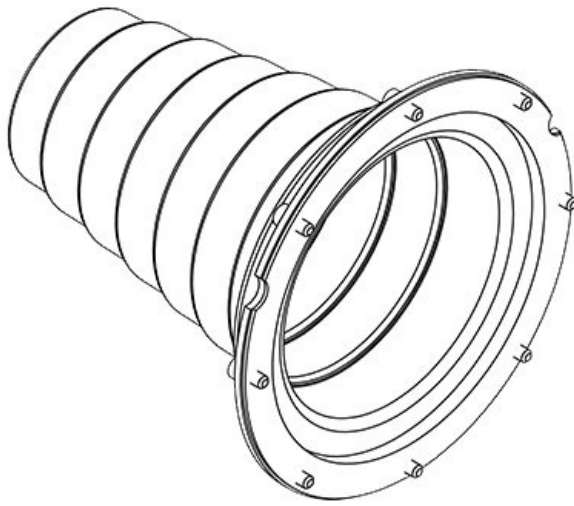

KEL-ULTRA flex pyramid cable entry grommets

for single cables with diameters up to 115 mm / IP66 / UL Type 12

The KEL-ULTRA flex is designed as a cable entry grommet for any large cable or conduit that is difficult to manage. The KEL-ULTRA flex comes in two sizes and is ideal for routing and sealing cables and conduits with a diameter from 25 to 115 mm. Due to the high flexibility of the elastomer pyramid, inserting large, thick cables with KEL-ULTRA flex is easier than using standard cable glands.

After inserting the cable or conduit, the KEL-ULTRA flex is quickly and easily mounted with the metal ring and screws. This ring enables a circular fixing and sealing of the grommet at the enclosure wall. The ring is supplied with each KEL-ULTRA flex.

Advantages & benefits

- It is possible to install rigid cables at angles
- Certified protection IP66 (acc. to EN 60529)

Product types & sizes

KEL-ULTRA flex 1

Part No.	42630	External diameter	168 mm
EAN	4251269309	Cut-out size, round	140 mm
Package quantity	1	No. of screw holes	8
For max. no. of cables	1	Diam. of screw holes	5,5 mm
Max. cable diameter	90 mm	Clamping range	1 x 25 - 90 mm
Height	175,5 mm		
Mounting height	175,5 mm		

Part No.	42631	External diameter	168 mm
EAN	4251269309069	Cut-out size, round	140 mm
Package quantity	1	No. of screw holes	8
For max. no. of cables	1	Diam. of screw holes	5,5 mm
Max. cable diameter	115 mm	Clamping range	1 x 75 - 115 mm
Height	175,5 mm		
Mounting height	175,5 mm		